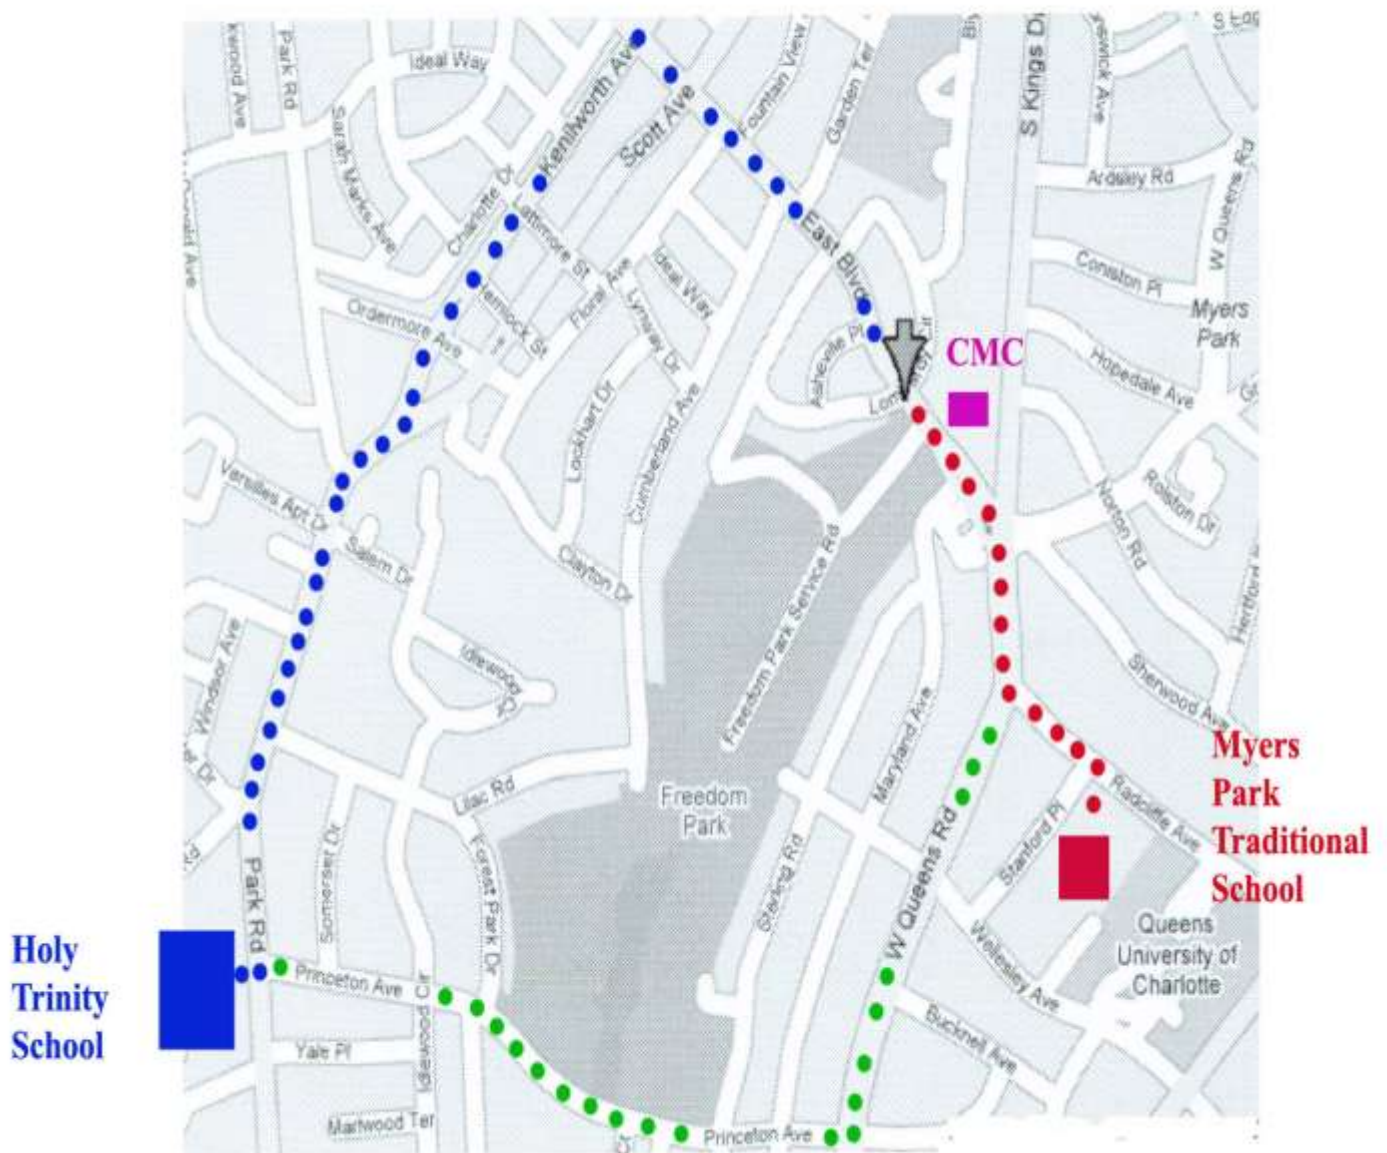

Festival in the Park Satellite Parking Lots

Shuttles will be available Thursday and Friday after 5pm and all day Saturday and Sunday at Holy Trinity Catholic Middle School and Myers Park Traditional School parking lots. The shuttles to and from the festival are included in the **\$10 parking fee** at each lot. The shuttle stop for the festival will be at the Princeton Avenue entrance to Freedom Park. Shuttles will be operating on a 20-minute schedule. Parking proceeds will be used by the respective schools.