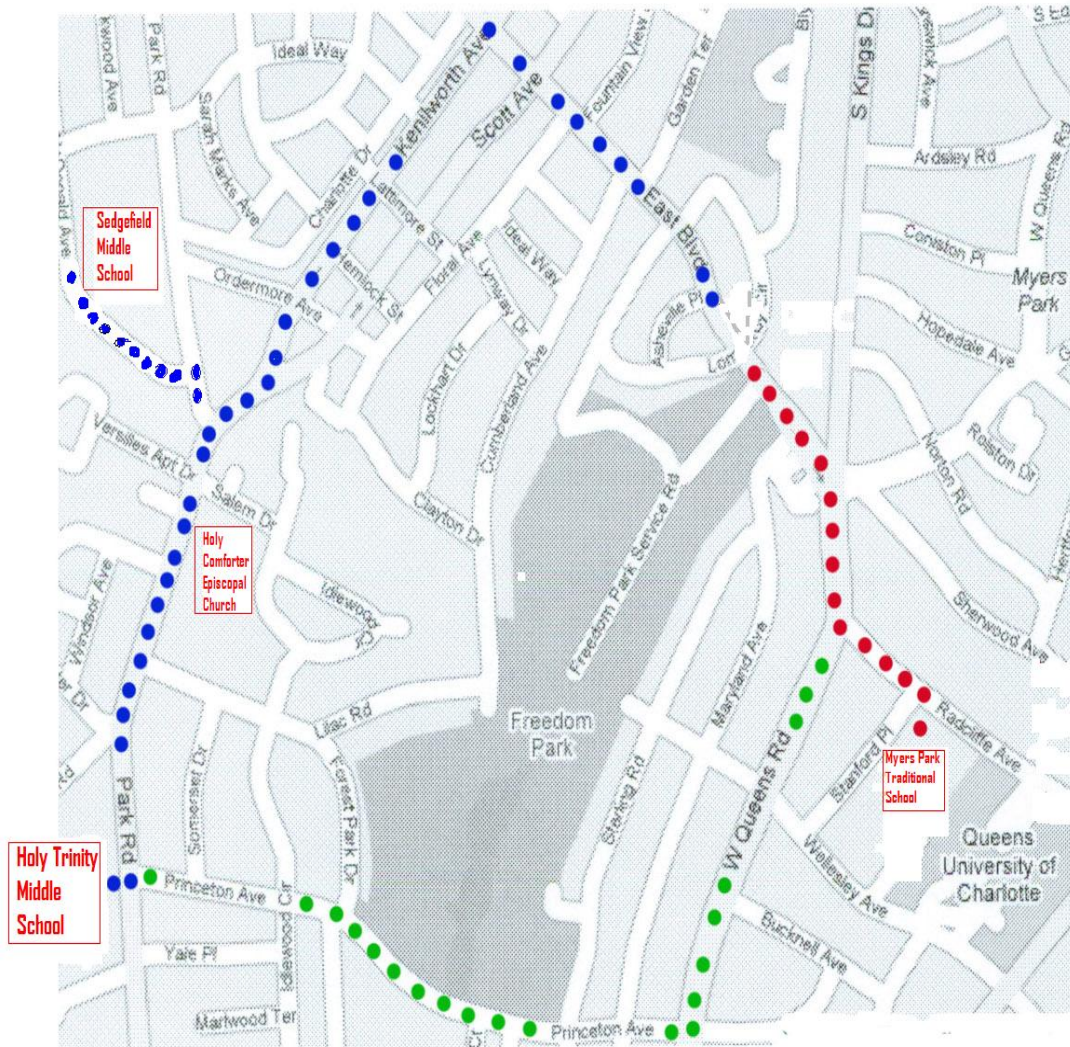

# Festival in the Park Satellite Parking Lots

## Off-site Parking to Festival in the Park

Shuttles will be available Friday after 4pm and all day Saturday and Sunday at the following locations.

- Holy Trinity Catholic Middle School
- Myers Park Traditional School
- Sedgefield Middle School rear parking lot off McDonald
- Holy Comforter Episcopal Church

The shuttles to and from the Festival are included in the \$10. parking fee at each lot. The shuttle stops will be at various locations around Freedom Park. Shuttles will be operating on a 20 minute schedule. Parking proceeds will be used by the respective schools and church.

## The "Light Rail" shuttle to Festival in the Park:

- Cost is \$2.00 per rider
- Running from the East/West light rail stop on Camden at West Blvd.
- Shuttle will be running during Festival hours, every ½ hour